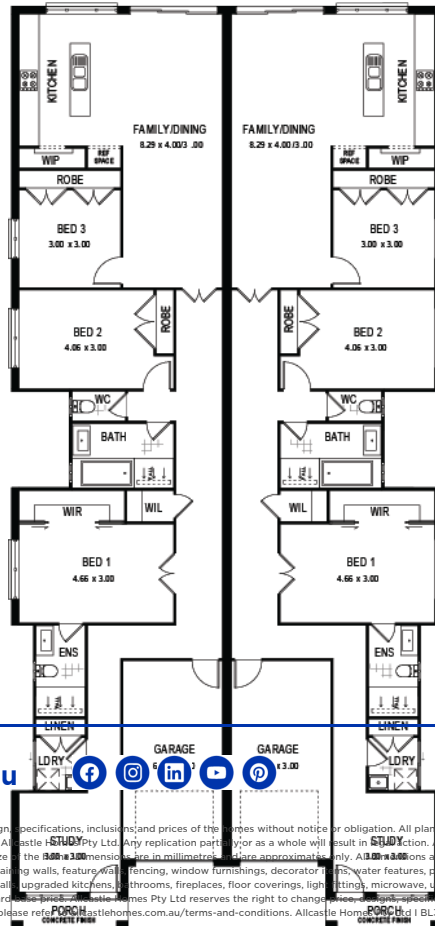

1300 255 999

allcastlehomes.com.au

Allcastle Homes